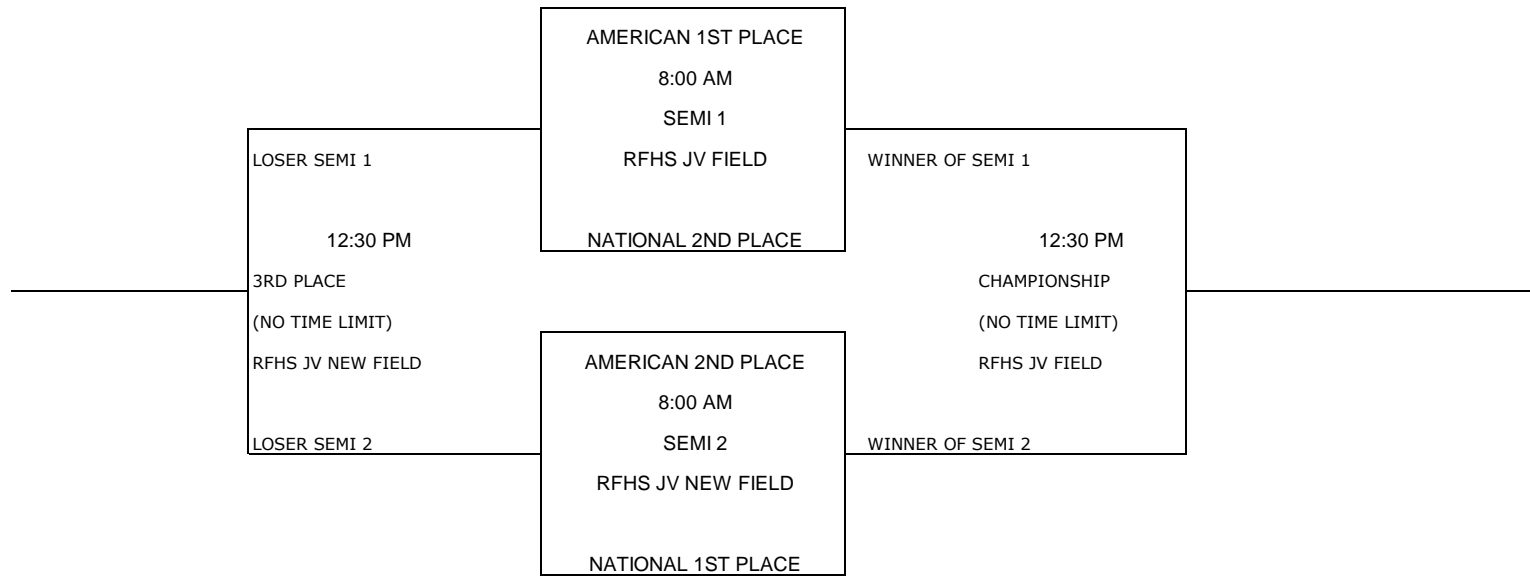

RIVER FALLS CLASSIC 2010

U15AA YEAR OLD DIVISION

ALL GAMES AT RIVER FALLS HIGH SCHOOL AND WUNROW FIELD

AMERICAN LEAGUE

WON

LOSS

NATIONAL LEAGUE

WON

LOSS

- A1 BLOOMINGTON
- A2 LAKE CITY
- A3 ROSEMOUNT
- A4 ANOKA

- N1 WYBA
- N2 CHANHASSEN
- N3 EAST TWINS RED
- N4 WHITE BEAR LAKE

FRIDAY	GAME AND FIELD	SCORE	SCORE	FRIDAY	SCORE
6:15 PM	RFHS JV FIELD	BLOOMINGTON	vs. ANOKA	6:15 PM	RFHS JV NEW FIELD LAKE CITY vs. ROSEMOUNT
6:15 PM	WUNROW FIELD	WYBA	vs. EAST TWINS RED		

Saturday	SCORE	SCORE	Saturday	SCORE
8:00 AM	RFHS JV NEW FIELD	WHITE BEAR LAKE vs. CHANHASSEN	10:00 AM	RFHS JV NEW FIELD LAKE CITY vs. ANOKA
10:00 AM	WUNROW FIELD	BLOOMINGTON vs. ROSEMOUNT	12:00 PM	RFHS JV NEW FIELD WYBA vs. WHITE BEAR LAKE
12:00 PM	RFHS JV FIELD	CHANHASSEN vs. EAST TWINS RED	2:00 PM	RFHS JV NEW FIELD ROSEMOUNT vs. ANOKA
4:00 PM	WUNROW FIELD	BLOOMINGTON vs. LAKE CITY	4:00 PM	RFHS JV FIELD WHITE BEAR LAKE vs. EAST TWINS RED
6:00 PM	RFHS JV NEW FIELD	WYBA vs. CHANHASSEN		vs.
				vs.

**U15AA
Championship Bracket Sunday**

SCORE

SCORE