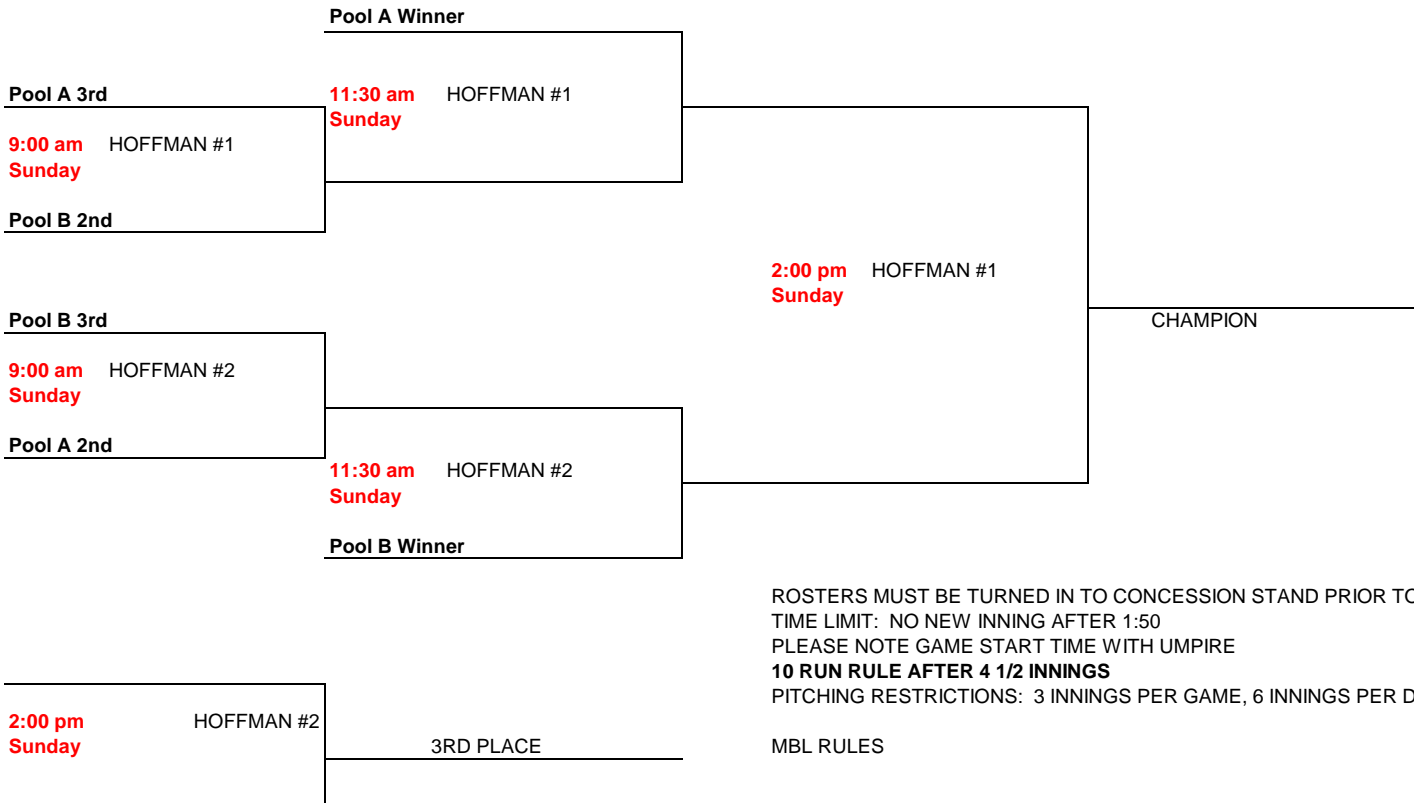

U12AAA RIVER FALLS CLASSIC

ALL GAMES AT THE HOFFMAN PARK FIELDS

POOL A

TEAM 1 RIVER FALLS
TEAM 2 BUFFALO
TEAM 3 HASTINGS

POOL B

TEAM 4 ANOKA
TEAM 5 EAST RIDGE
TEAM 6 ST FRANCIS

POOL PLAY

Date/Time

SATURDAY

8:00 am
10:00 am
12:00 pm
2:00 pm
4:00 pm
6:00 pm

HOFFMAN FIELD #1

RIVER FALLS vs HASTINGS
ST FRANCIS vs EAST RIDGE
HASTINGS vs BUFFALO
EAST RIDGE vs ANOKA
RIVER FALLS vs BUFFALO
ST FRANCIS vs ANOKA

CHAMPIONSHIP BRACKET

ROSTERS MUST BE TURNED IN TO CONCESSION STAND PRIOR TO FIRST GAME
TIME LIMIT: NO NEW INNING AFTER 1:50
PLEASE NOTE GAME START TIME WITH UMPIRE
10 RUN RULE AFTER 4 1/2 INNINGS
PITCHING RESTRICTIONS: 3 INNINGS PER GAME, 6 INNINGS PER DAY