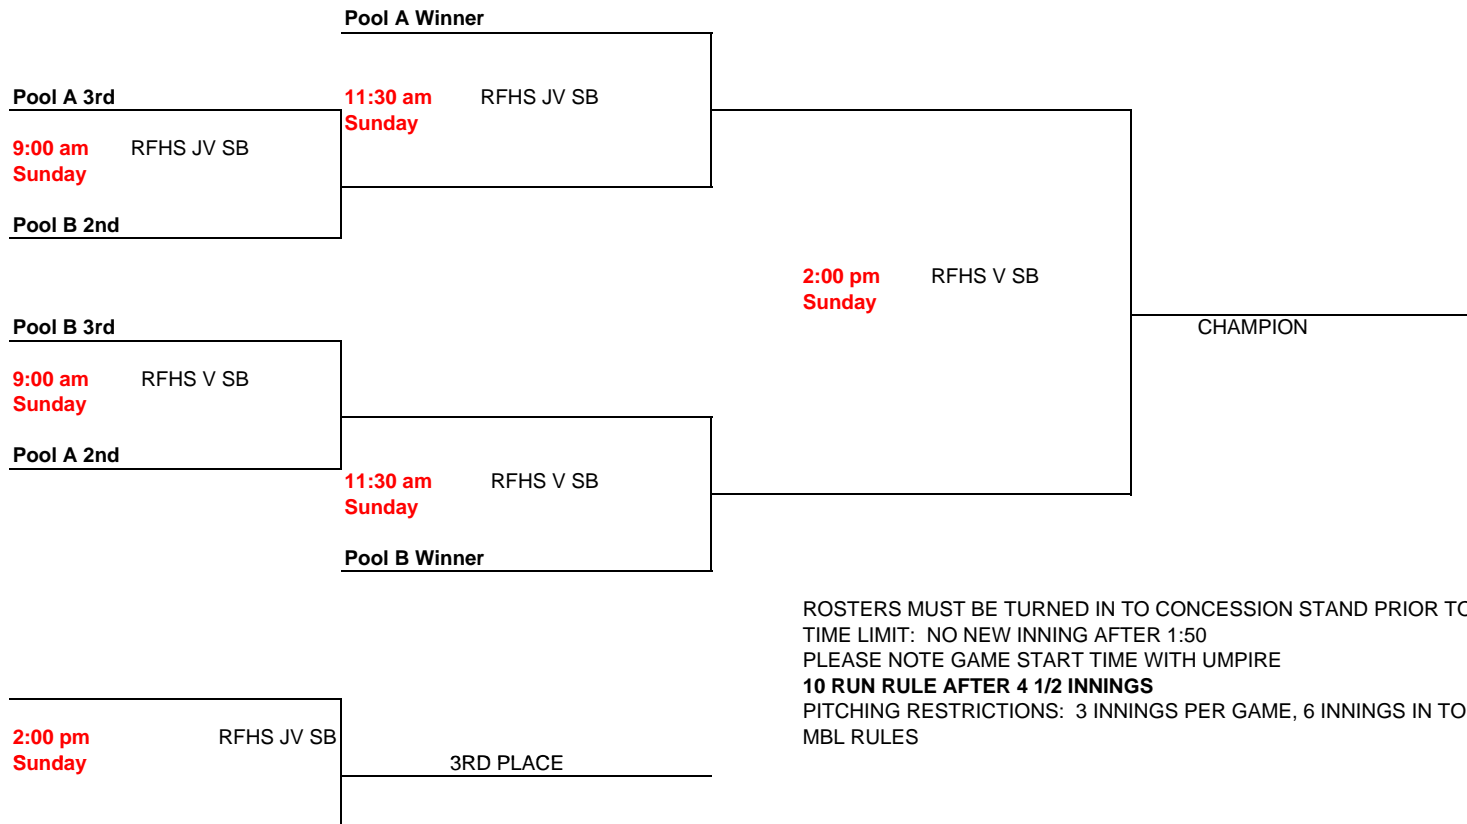

U11AA RIVER FALLS CLASSIC

ALL GAMES AT THE RFHS SOFTBALL FIELDS

POOL A

TEAM 1 RIVER FALLS BLUE
TEAM 2 CHISAGO LAKES
TEAM 3 HUDSON

POOL B

TEAM 4 RIVER FALLS GOLD
TEAM 5 SOUTH ST. PAUL
TEAM 6 MPLS MILLERS

POOL PLAY

Date/Time

SATURDAY

RFHS JV SOFTBALL FIELD

8:00 am RIVER FALLS BLUE vs HUDSON
10:00 am MPLS MILLERS vs SOUTH ST PAUL
12:00 pm HUDSON vs CHISAGO LAKES
2:00 pm SOUTH ST PAUL vs RIVER FALLS GOLD
4:00 pm RIVER FALLS BLUE vs CHISAGO LAKES
6:00 pm MPLS MILLERS vs RIVER FALLS GOLD

CHAMPIONSHIP BRACKET

ROSTERS MUST BE TURNED IN TO CONCESSION STAND PRIOR TO FIRST GAME
TIME LIMIT: NO NEW INNING AFTER 1:50
PLEASE NOTE GAME START TIME WITH UMPIRE
10 RUN RULE AFTER 4 1/2 INNINGS
PITCHING RESTRICTIONS: 3 INNINGS PER GAME, 6 INNINGS IN TOURNEY
MBL RULES